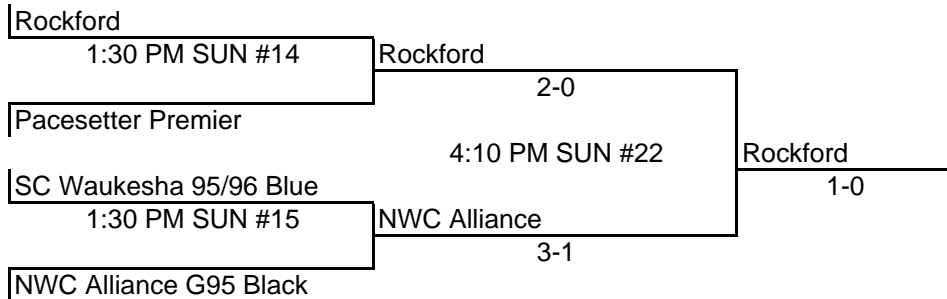

Kohl's Fall Best of the Midwest 2008

STANDINGS for GU13 Champions

Group A

Team	Opponent	Score	Pts	Total
SLSG Illinois - Blue	Rockford	1-3	0	1
	NWI United 96G Blue	2-2	1	
	NWC Alliance G95 Black	1-2	0	
Rockford	SLSG Illinois - Blue	3-1	3	9
	NWC Alliance G95 Black	3-1	3	
	NWI United 96G Blue	6-0	3	
NWI United 96G Blue	NWC Alliance G95 Black	0-1	0	1
	SLSG Illinois - Blue	2-2	1	
	Rockford	0-6	0	
NWC Alliance G95 Black	NWI United 96G Blue	1-0	3	6
	Rockford	1-3	0	
	SLSG Illinois - Blue	2-1	3	

Group B

Team	Opponent	Score	Pts	Total
SC Waukesha 95/96 Blue	FC Pride 96 Elite	2-1	3	7
	Chicago Fire Juniors	1-1	1	
	Indiana Magic 95/96	10-1	3	
Indiana Magic 95/96	Pacesetter Premier	0-8	0	0
	SC Waukesha 95/96 Blue	1-10	0	
	Chicago Fire Juniors	0-5	0	
Chicago Fire Juniors	Ankeny Maroon	1-1	1	5
	Indiana Magic 95/96	5-0	3	
	SC Waukesha 95/96 Blue	1-1	1	

Group C

Team	Opponent	Score	Pts	Total
FC Pride 96 Elite	SC Waukesha 95/96 Blue	1-2	0	0
	Ankeny Maroon	1-2	0	
	Pacesetter Premier	0-3	0	
Pacesetter Premier	Indiana Magic 95/96	8-0	3	9
	FC Pride 96 Elite	3-0	3	
	Ankeny Maroon	2-1	3	
Ankeny Maroon	Chicago Fire Juniors	1-1	1	4
	Pacesetter Premier	1-2	0	
	FC Pride 96 Elite	2-1	3	

Welcome to Hallmark Sport Convention Center -
Home to Chicago Magic Indiana Magic Soccer Clubs