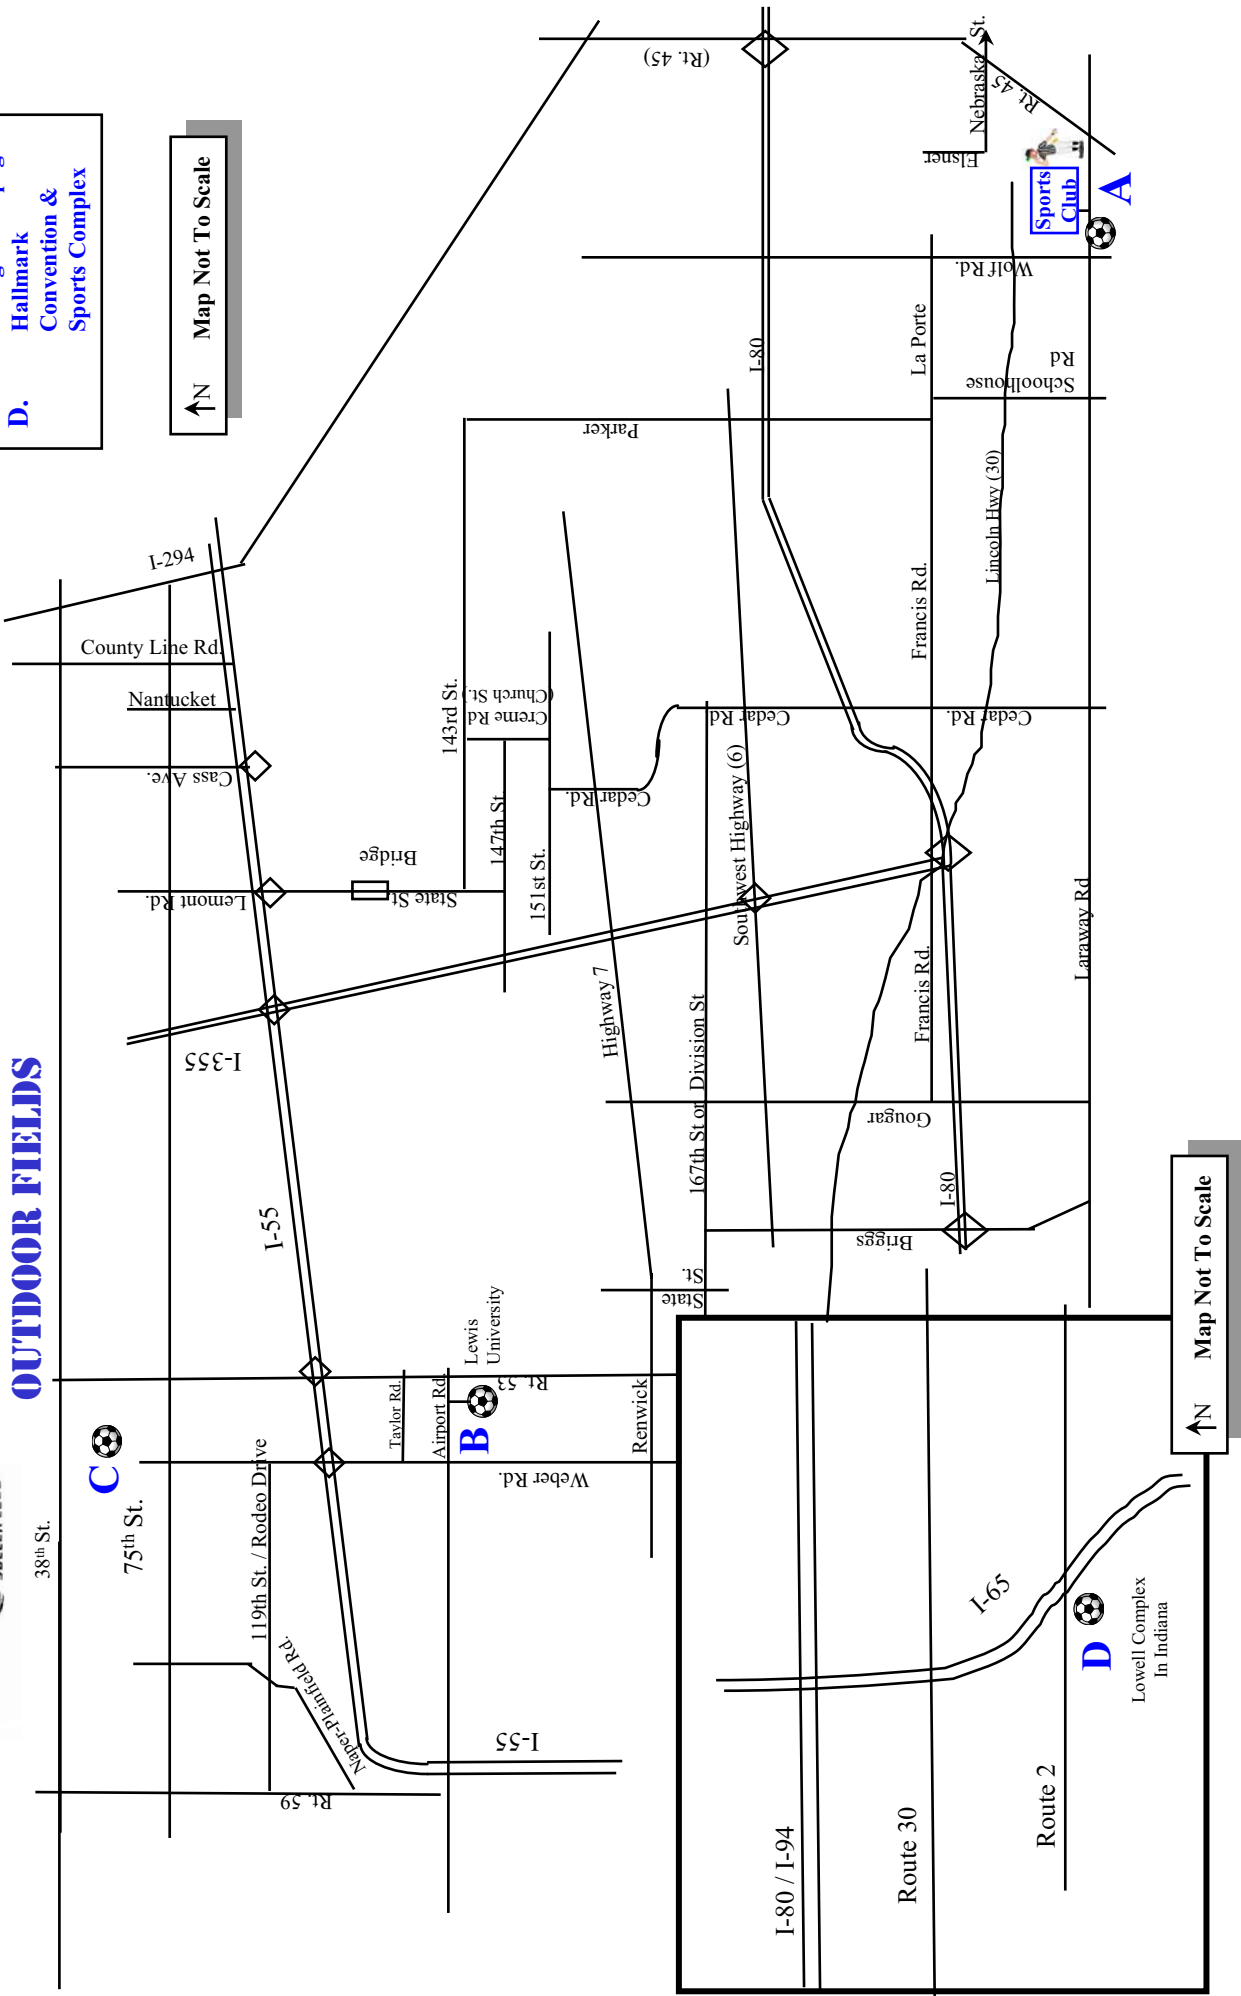

MAP TO CHICAGO MAGIC OUTDOOR FIELDS

LEGEND

- A.** Sports Club
- B.** Lewis - Rt. 53
- C.** College of Dupage Hallmark
- D.** Convention & Sports Complex

↑ N Map Not To Scale

↑ N Map Not To Scale