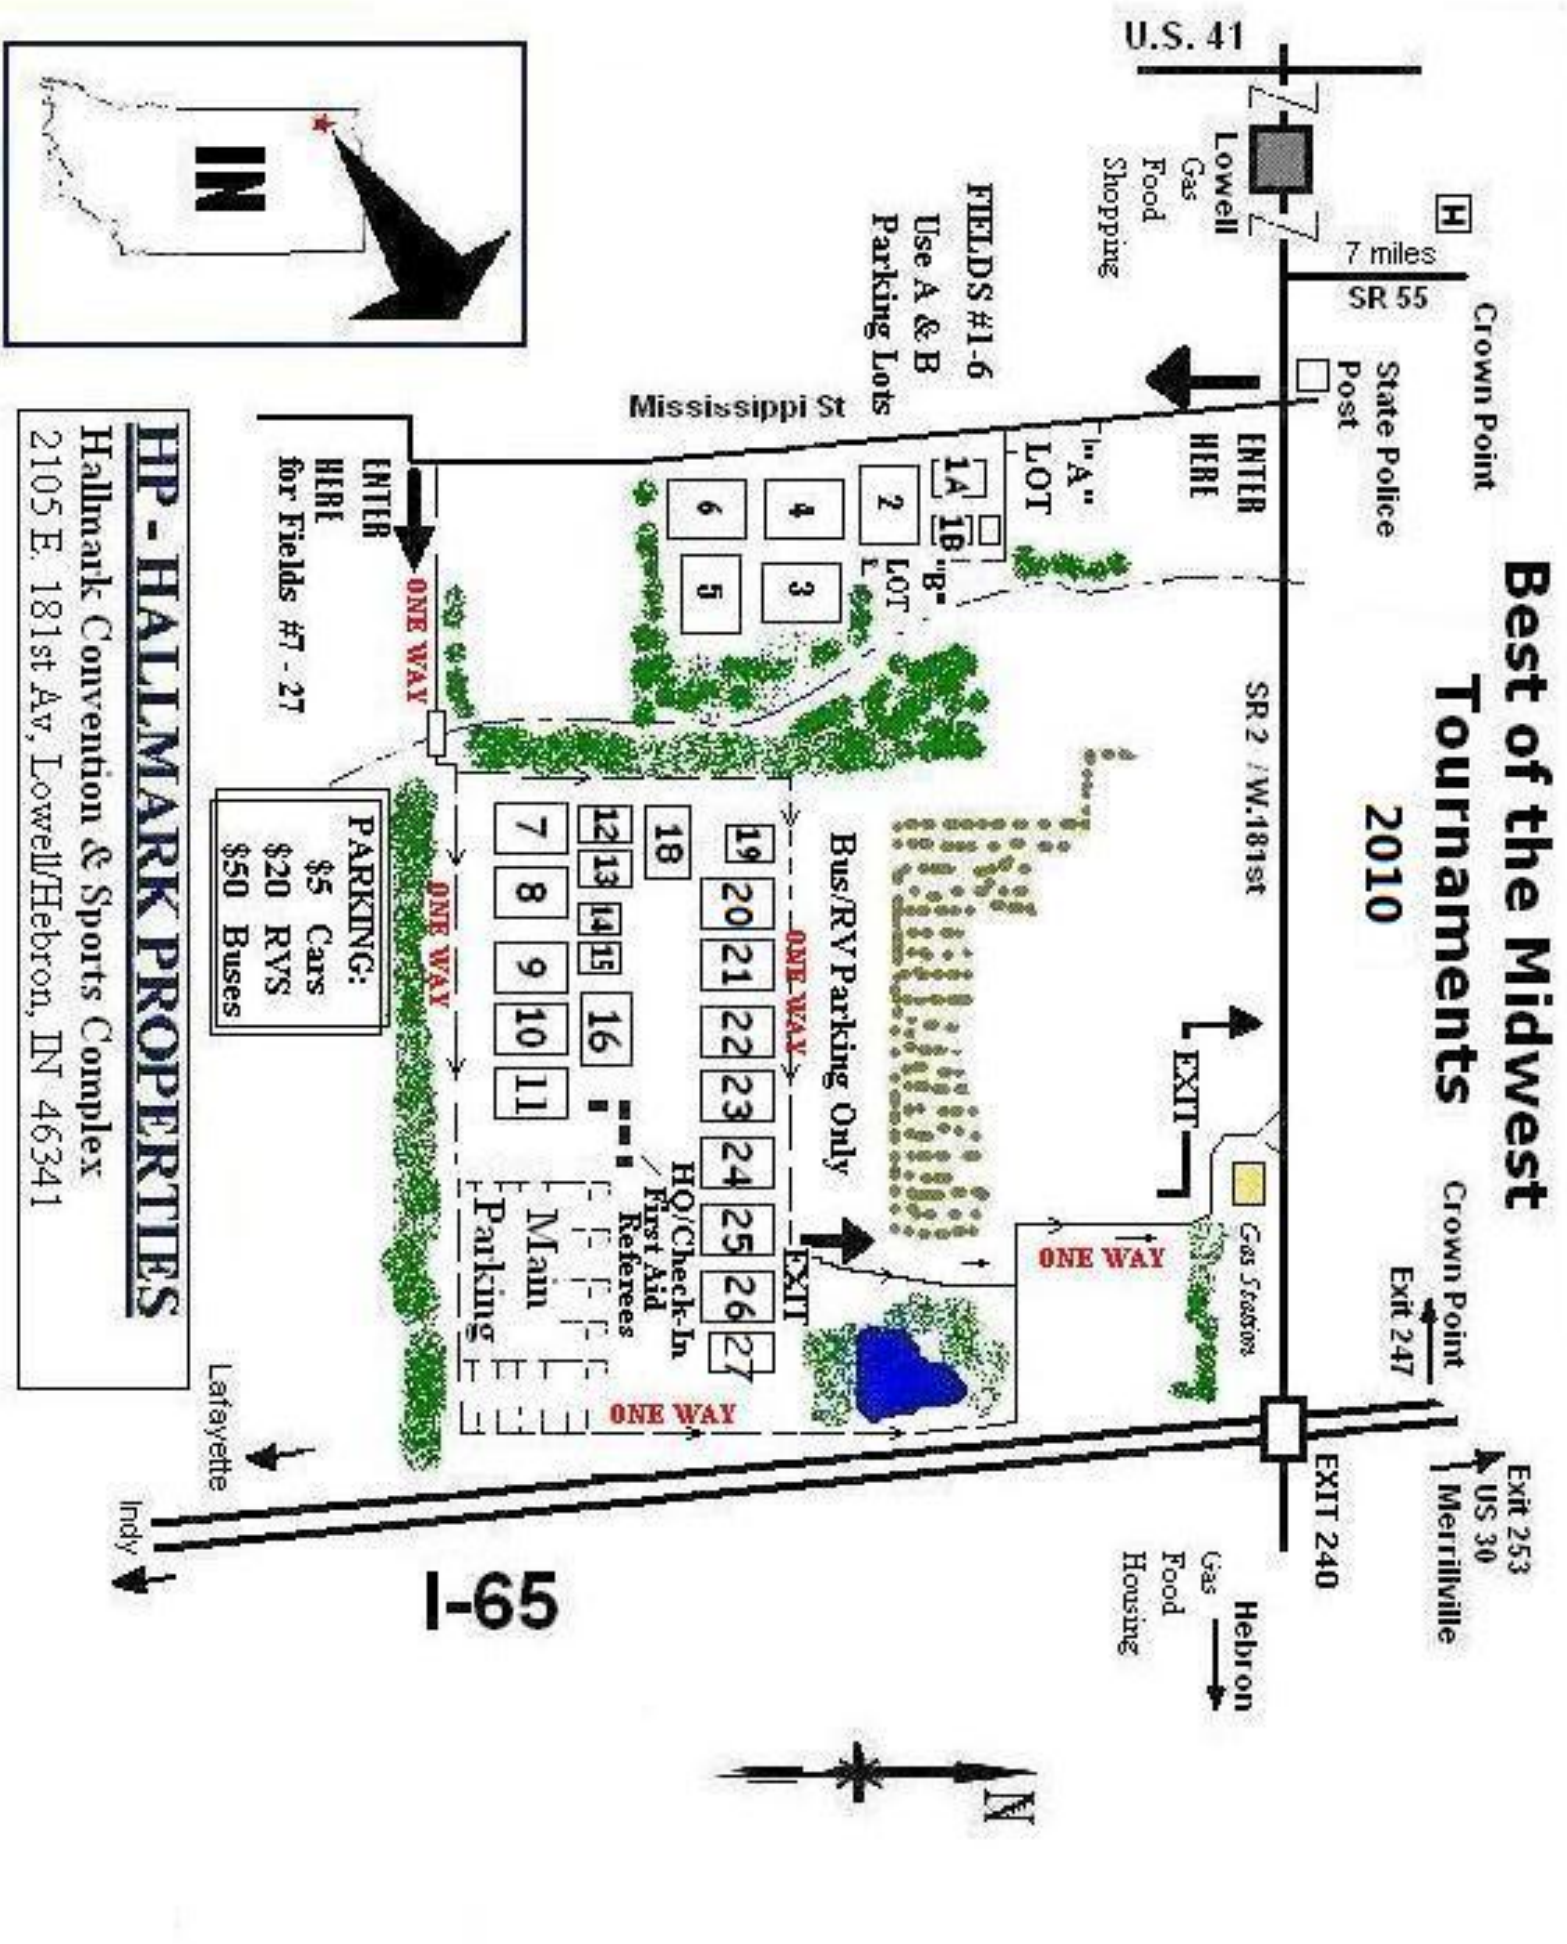

# Best of the Midwest Tournaments

## 2010

**FIELDS #1-6**  
Use A & B  
Parking Lots

**ENTER HERE**  
**ONE WAY**  
for Fields #7 - 27

**PARKING:**  
\$5 Cars  
\$20 RVs  
\$50 Buses

HQ/Check-In  
First Aid  
Referees  
Main  
Parking

**HP - HALLMARK PROPERTIES**  
Hallmark Convention & Sports Complex  
2105 E. 181st Av, Lowell/Hebron, IN 46341