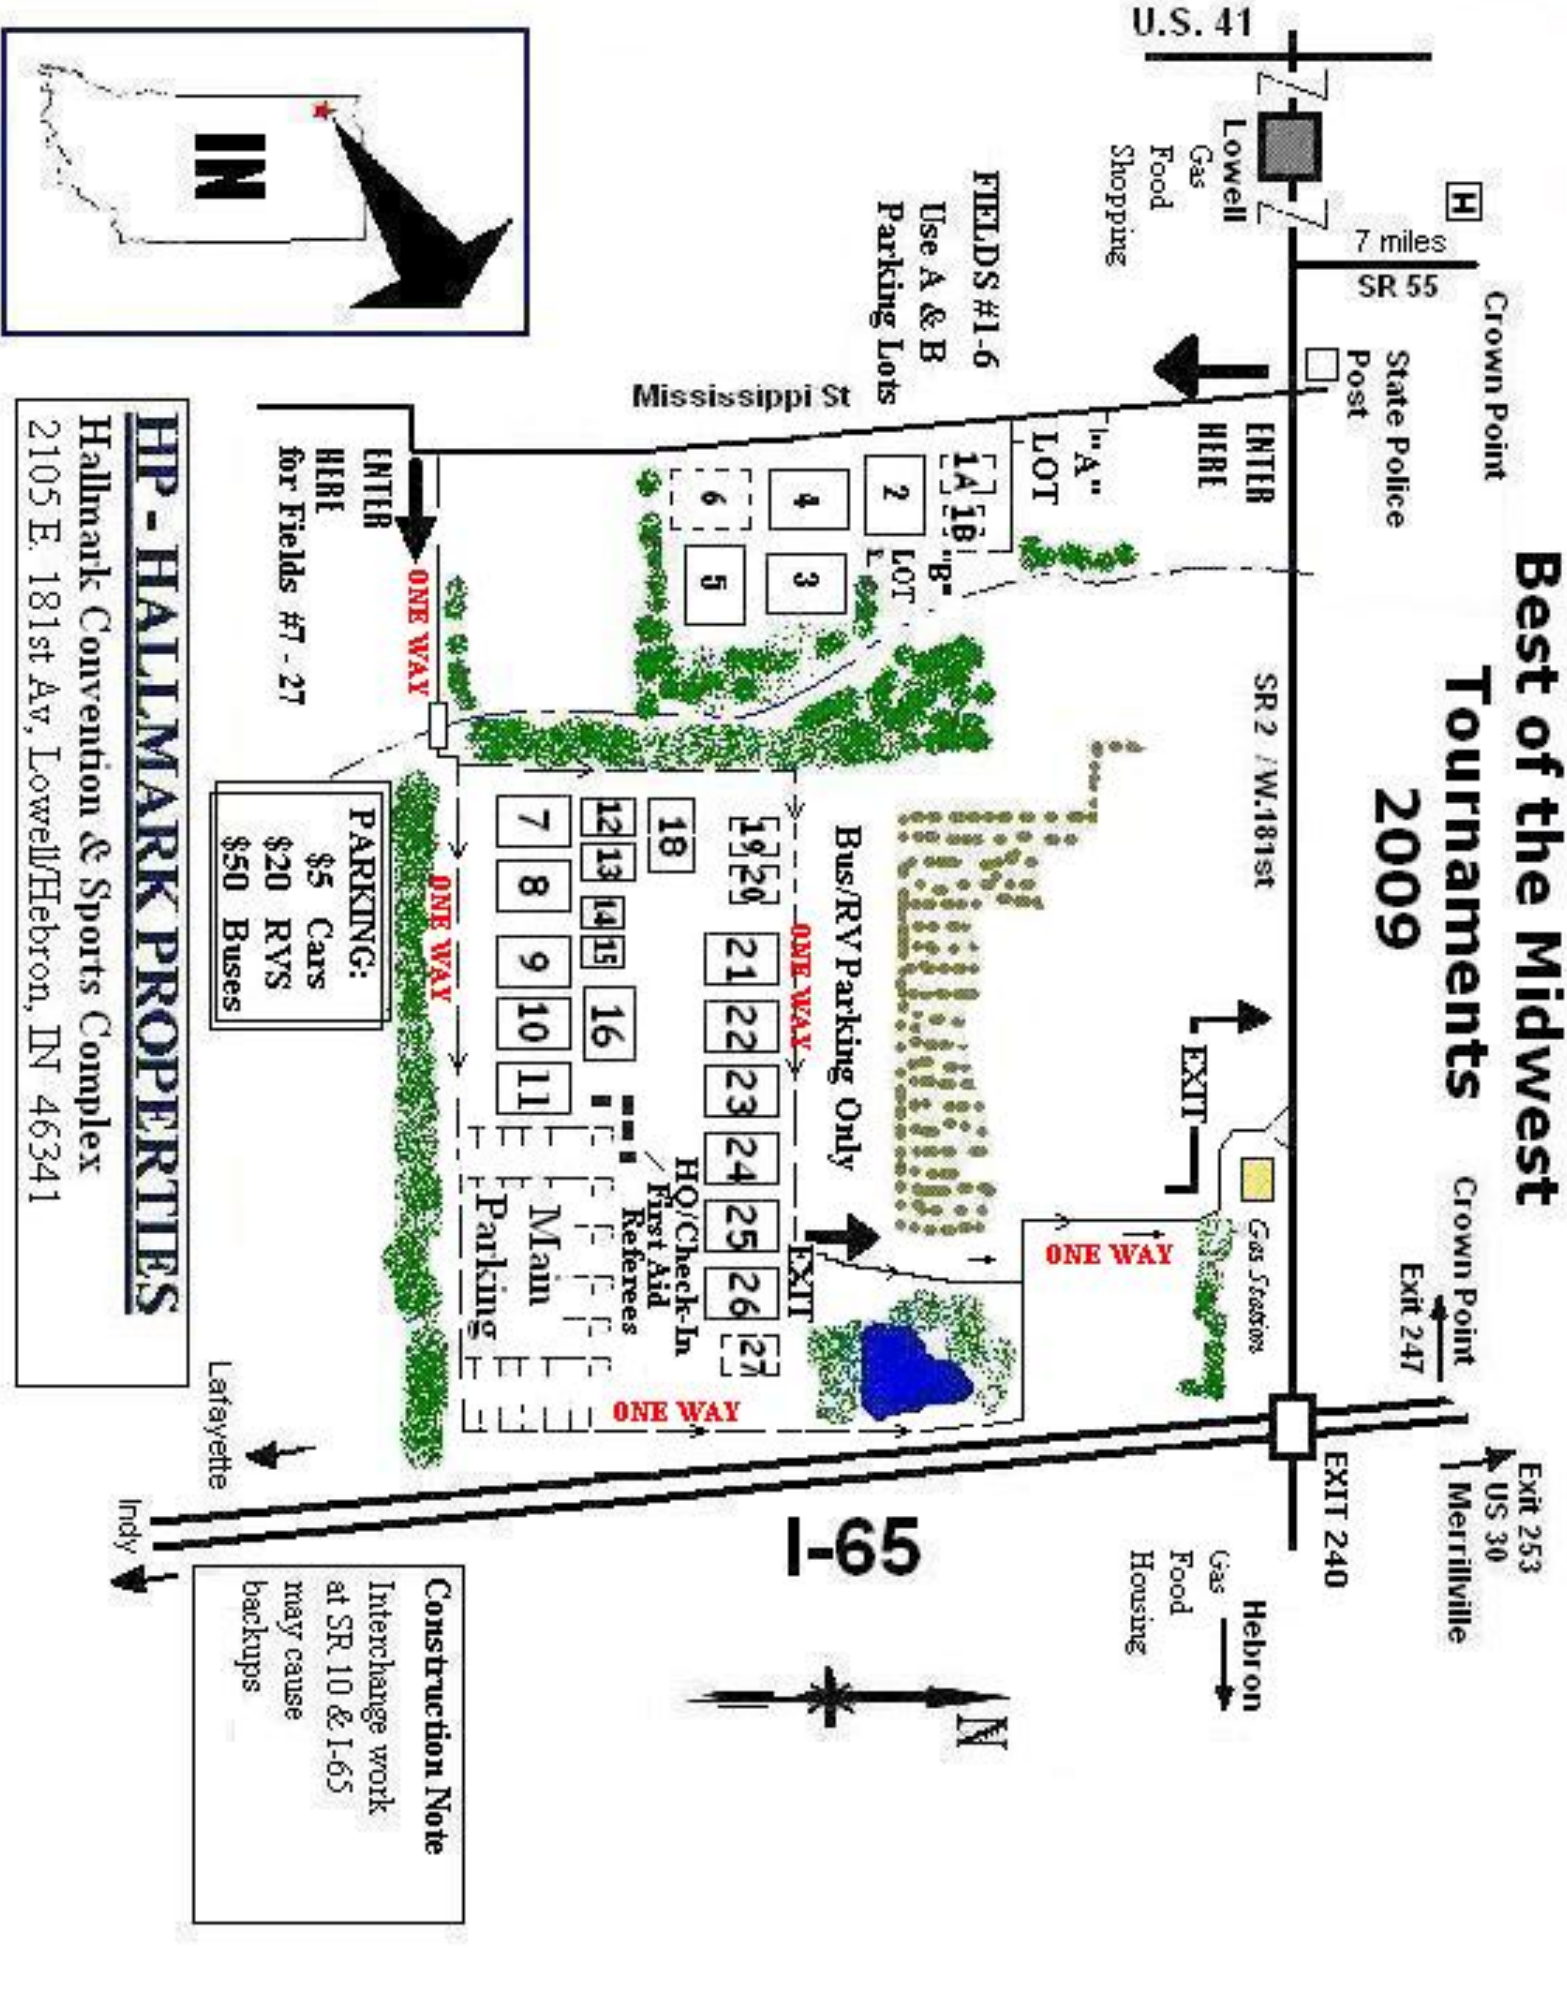

# Best of the Midwest Tournaments 2009

**2009**

**PARKING:**  
\$5 Cars  
\$20 RVs  
\$50 Buses

**Construction Note**  
Interchange work  
at SR 10 & I-65  
may cause  
backups

**HP - HALLMARK PROPERTIES**  
Hallmark Convention & Sports Complex  
2105 E. 181st Av, Lowell/Hebron, IN 46341